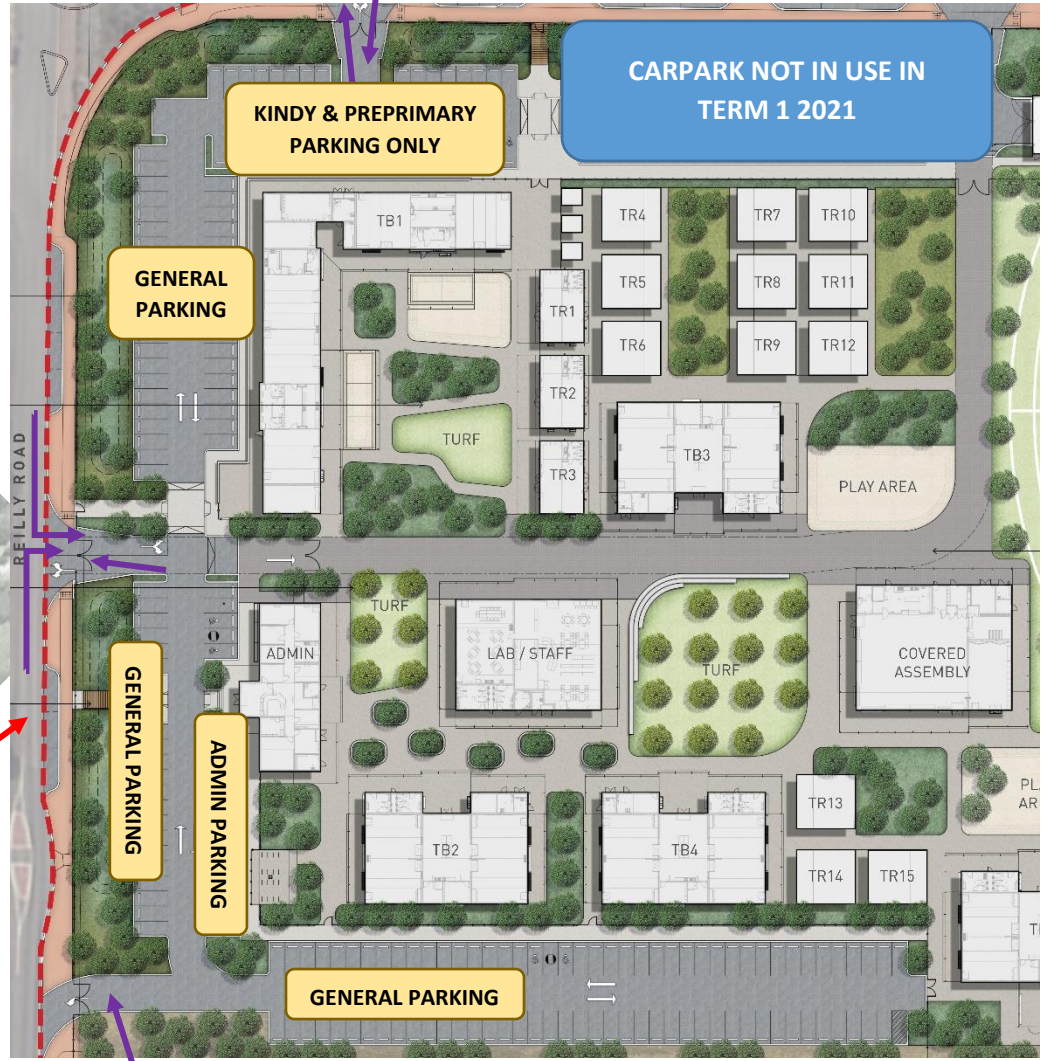

Colville Street: 40km speed limit & 15 minute only parking in bays 7:30-9am and 2:30-4pm. No stopping on road; no standing on road or verge.

Lauraine Drive: No stopping on road; no standing on road or verge.
Minton Bend & Stills Ave: no standing on road or verge

Reilly Road: 40km speed limit 7:30-9am and 2:30-4pm. No stopping on road; no standing on road or verge.

LEFT TURN ONLY IN AND OUT OF CARPARK

Please abide by the speed and parking restrictions around our school for the safety of our students and the consideration of our neighbours.