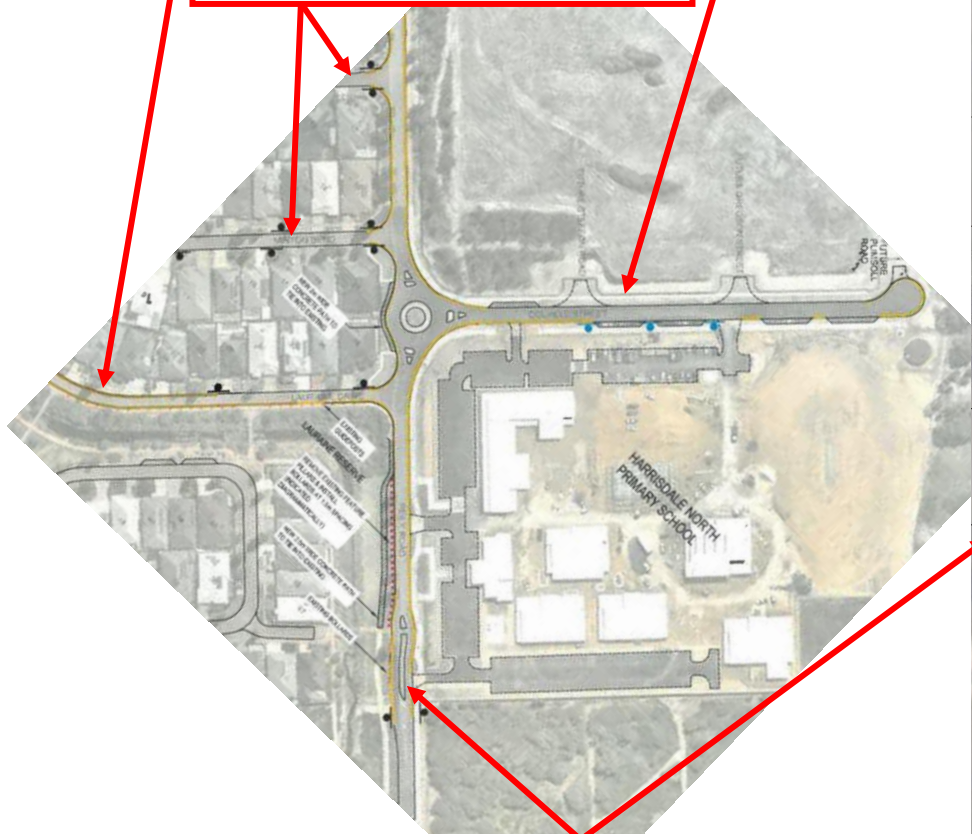

Colville Street: 40km speed limit & 15 minute only parking in bays 7:30-9am and 2:30-4pm. No stopping on road; no standing on road or verge.

Lauraine Drive: No stopping on road; no standing on road or verge.
Minton Bend & Stills Ave: no standing on road or verge

Reilly Road: 40km speed limit 7:30-9am and 2:30-4pm. No stopping on road; no standing on road or verge.

LEFT TURN ONLY IN AND OUT OF CARPARK

Please abide by the speed and parking restrictions around our school for the safety of our students and the consideration of our neighbours.